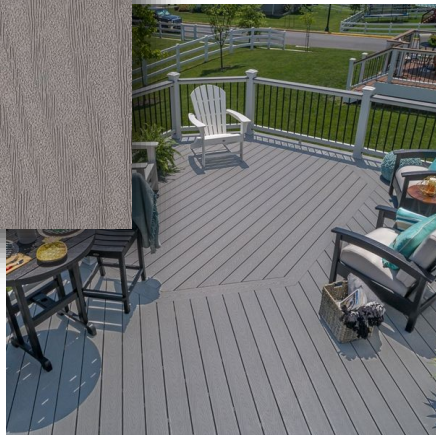

SunComfortable Decking Option's

-Engineered to reflect Solar energy and reduce heat absorption
keeping deck surfaces cooler

Whiskey Barrel

Malted Barley

Millstone

Trex Select Composite Decking

Select decking is the perfect paring of price and minimal maintenance

Pebble Grey

Select Saddle

Wall pictures show white grout, for display purposes only
Features, specifications and colors subject to change without notice.
Color is representative. Please view actual sample of the product prior to making your final selection.