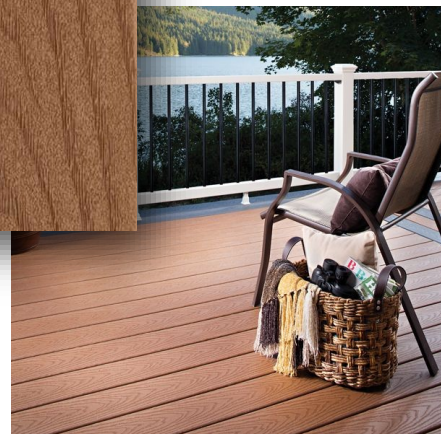

SunComfortable Decking Option's

-Engineered to reflect Solar energy and reduce heat absorption
keeping deck surfaces cooler

Whiskey Barrel

Malted Barley

Millstone

Trex Select Composite Decking

Select decking is the perfect paring of price and minimal maintenance

Pebble Grey

Select Saddle

Wall pictures show white grout, for display purposes only
Features, specifications and colors subject to change without notice.
Color is representative. Please view actual sample of the product prior to making your final selection.