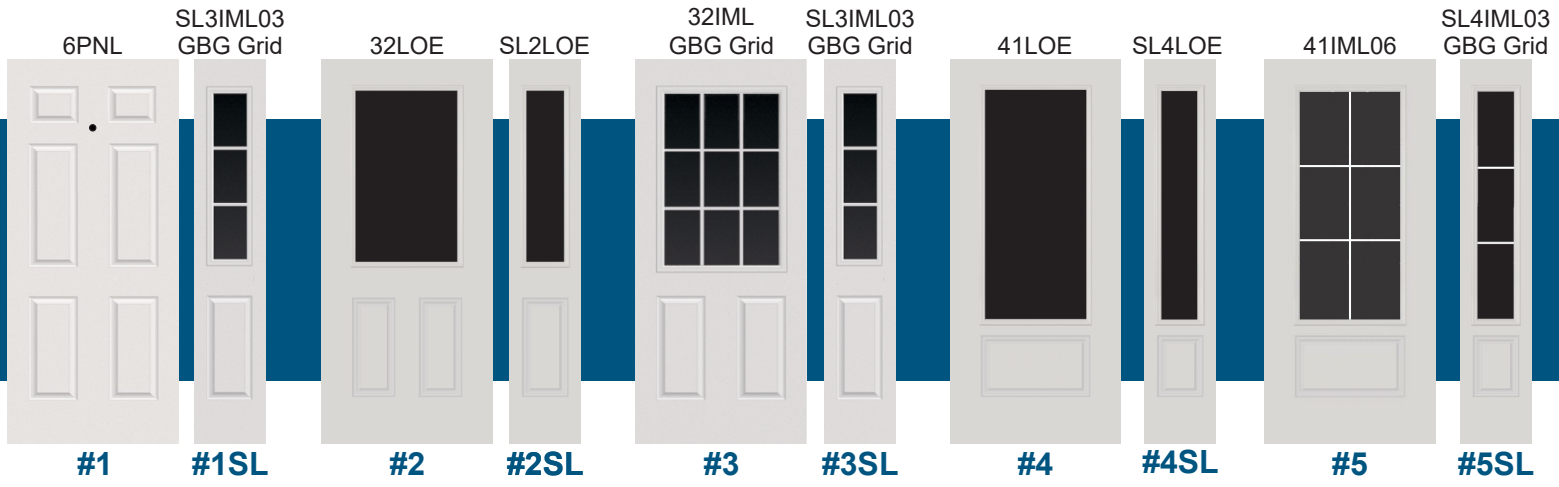

FIBERGLASS DOORS

	#1	#1SL	#2	#2SL	#3	#3SL	#4	#4SL	#5	#5SL
U	.16	.22	.22	.22	.22	.22	.22	.22	.24	.24
SHG	.01	.10	.11	.11	.10	.10	.14	.14	.13	.13

	#6	#6SL	#7	#7SL	#8	#8SL	#9	#9SL	#10	#10SL
U	.25	.25	.25	.25	.23	.22	.23	.25	.20	.30
SHG	.18	.18	.17	.17	.10	.10	.10	.15	.09	.30

	#11	#11SL	#12	#12SL	#13	#13SL	#14	#14SL
U	.26	.26	.24	.24	.24	.24	.23	.23
SHG	.23	.23	.17	.17	.13	.13	.10	.10

Images are digital renderings. Actual door appearance may vary.

Grain images are shown with stain applied. Doors are supplied unstained.

Portrait, a minimalist design blending textured glass with clear bevels, bridging the gap between classic architecture and modern design.

Serenity, the stunning floral pattern, framed by delicate geometric shapes, radiates a classic elegance, enhancing your space with a refined elegance.