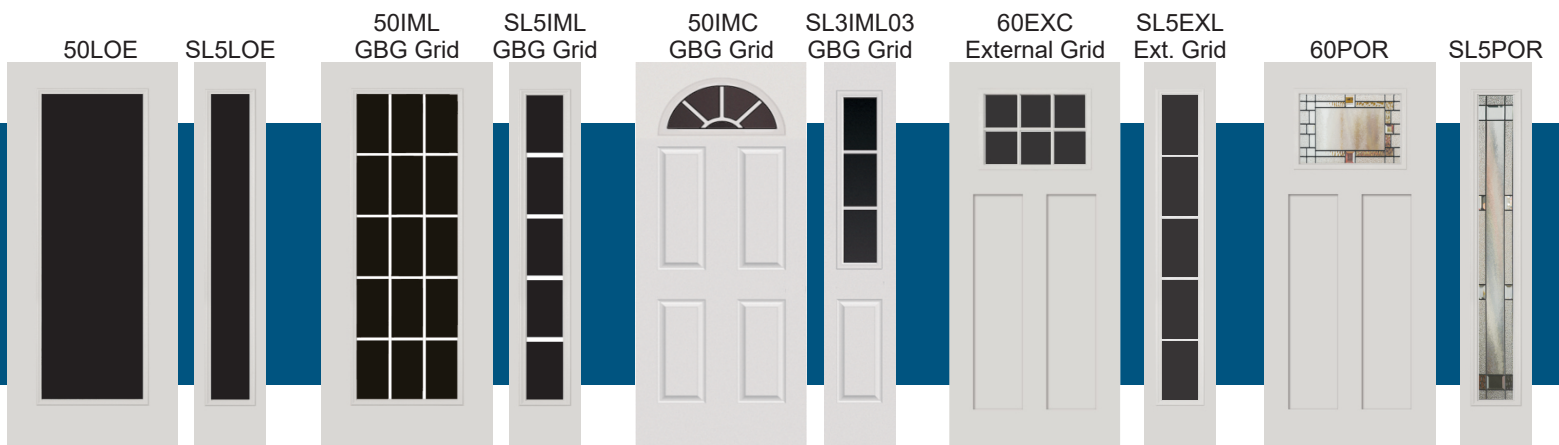

FIBERGLASS DOORS

	#1	#1SL	#2	#2SL	#3	#3SL	#4	#4SL	#5	#5SL
U	.16	.22	.22	.22	.22	.22	.22	.22	.24	.24
SHG	.01	.10	.11	.11	.10	.10	.14	.14	.13	.13

	#6	#6SL	#7	#7SL	#8	#8SL	#9	#9SL	#10	#10SL
U	.25	.25	.25	.25	.23	.22	.23	.25	.20	.30
SHG	.18	.18	.17	.17	.10	.10	.10	.15	.09	.30

	#11	#11SL	#12	#12SL	#13	#13SL	#14	#14SL
U	.26	.26	.24	.24	.24	.24	.23	.23
SHG	.23	.23	.17	.17	.13	.13	.10	.10

Images are digital renderings. Actual door appearance may vary.

Grain images are shown with stain applied. Doors are supplied unstained.

Portrait, a minimalist design blending textured glass with clear bevels, bridging the gap between classic architecture and modern design.

Serenity, the stunning floral pattern, framed by delicate geometric shapes, radiates a classic elegance, enhancing your space with a refined elegance.