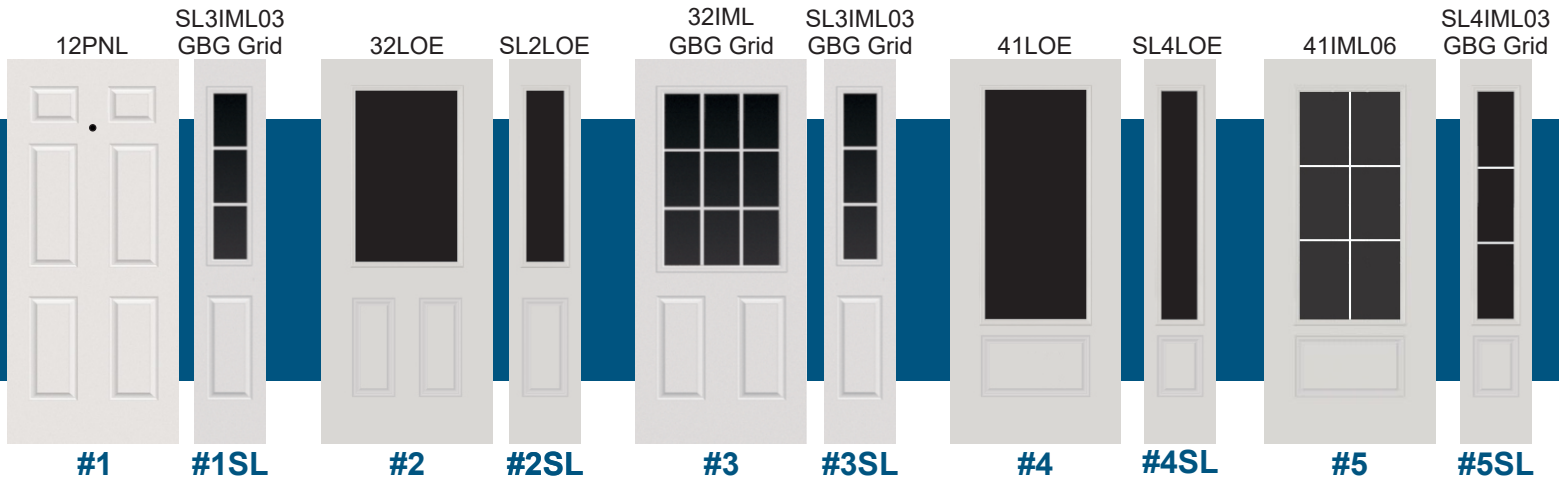

FIBERGLASS DOORS

	#1	#1SL	#2	#2SL	#3	#3SL	#4	#4SL	#5	#5SL
U	.16	.22	.22	.22	.22	.22	.22	.22	.24	.24
SHG	.01	.10	.11	.11	.10	.10	.14	.14	.13	.13

	#6	#6SL	#7	#7SL	#8	#8SL	#9	#9SL	#10	#10SL
U	.25	.25	.25	.25	.23	.22	.23	.25	.20	.30
SHG	.18	.18	.17	.17	.10	.10	.10	.15	.09	.30

	#11	#11SL	#12	#12SL	#13	#13SL	#14	#14SL
U	.26	.26	.24	.24	.24	.24	.23	.23
SHG	.23	.23	.17	.17	.13	.13	.10	.10

Images are digital renderings. Actual door appearance may vary.

Grain images are shown with stain applied. Doors are supplied unstained.

Portrait, a minimalist design blending textured glass with clear bevels, bridging the gap between classic architecture and modern design.

Serenity, the stunning floral pattern, framed by delicate geometric shapes, radiates a classic elegance, enhancing your space with a refined elegance.