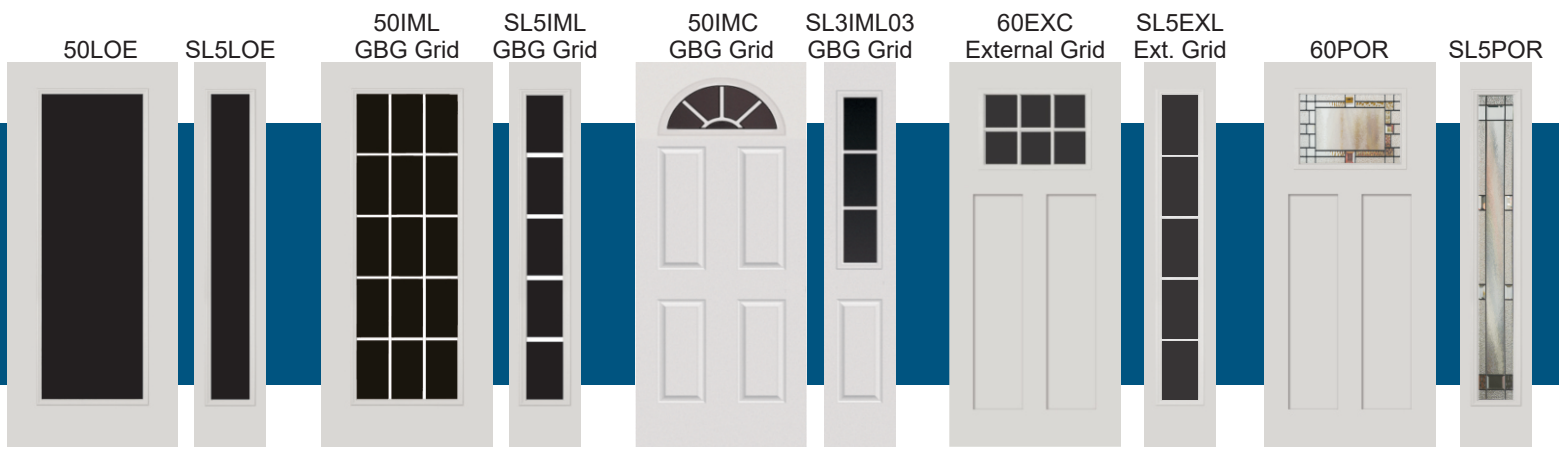

FIBERGLASS DOORS

	#1	#1SL	#2	#2SL	#3	#3SL	#4	#4SL	#5	#5SL
U	.16	.22	.22	.22	.22	.22	.22	.22	.24	.24
SHG	.01	.10	.11	.11	.10	.10	.14	.14	.13	.13

	#6	#6SL	#7	#7SL	#8	#8SL	#9	#9SL	#10	#10SL
U	.25	.25	.25	.25	.23	.22	.23	.25	.20	.30
SHG	.18	.18	.17	.17	.10	.10	.10	.15	.09	.30

	#11	#11SL	#12	#12SL	#13	#13SL	#14	#14SL
U	.26	.26	.24	.24	.24	.24	.23	.23
SHG	.23	.23	.17	.17	.13	.13	.10	.10

Images are digital renderings. Actual door appearance may vary.

Grain images are shown with stain applied. Doors are supplied unstained.

Portrait, a minimalist design blending textured glass with clear bevels, bridging the gap between classic architecture and modern design.

Serenity, the stunning floral pattern, framed by delicate geometric shapes, radiates a classic elegance, enhancing your space with a refined elegance.