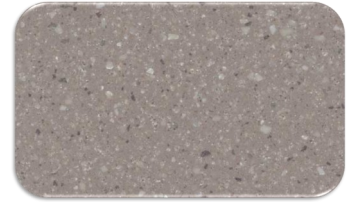

**COLOR GROUP A**

Antarctica

Canyon

Platinum

Sandstone

**COLOR GROUP B**

Silver Birch

Ash Concrete

Willow

Doeskin

**COLOR GROUP C**

Lava Rock

Rain Cloud

Sandalwood

**EDGES**

Single Round-Over

Bevel

Double Round-Over

OGEE

### BLANCO SILGRANIT II Color Options