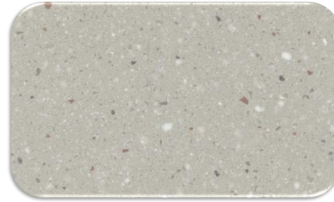

**COLOR GROUP A**

Antarctica

Canyon

Platinum

Sandstone

**COLOR GROUP B**

Silver Birch

Ash Concrete

Willow

Doeskin

**COLOR GROUP C**

Lava Rock

Rain Cloud

Sandalwood

**EDGES**

Single Round-Over

Bevel

Double Round-Over

OGEE

### BLANCO SILGRANIT II Color Options