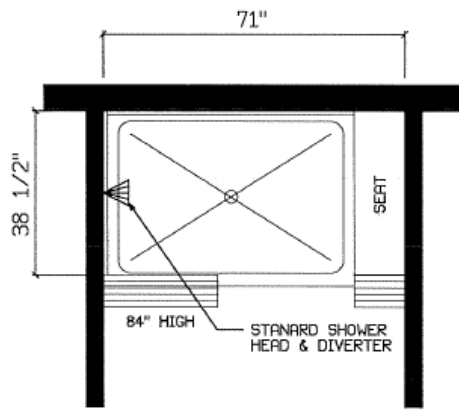

Custom Ceramic Showers

Mystic

- Ceramic Interior Walls
- Ceramic Mosaic Floor
- 2 Recessed Niche
- Corner Seat
- Rain Can Shower/Arm
- Hand Held Shower Head
- Crown Molding - 84" Walls
- Recessed Ceiling Light

Mystic II

- Ceramic Interior Walls
- Ceramic Mosaic Floor
- Rain Can Shower/Arm
- 6" Corner Shelf
- Crown Molding - 84" Walls
- Recessed Ceiling Light

Serenity

- Ceramic Interior Walls
- SP7248 Fiberglass Shower Pan
- Glass Divider Panel
- 2 - 6" Corner Shelf
- Rain Can Shower/Arm
- Hand Held Shower Head

Nexus

- Ceramic Interior Walls
- SP6041 Fiberglass Shower Pan
- Ceramic Corner Seat
- Drying Area w/Ceramic Floor
- Rain Can Shower/Arm
- Recessed Niche
- Crown Molding 84" Walls

Triton

- Ceramic Interior Walls
- SP6041 Fiberglass Shower Pan
- Ceramic Bench Seat