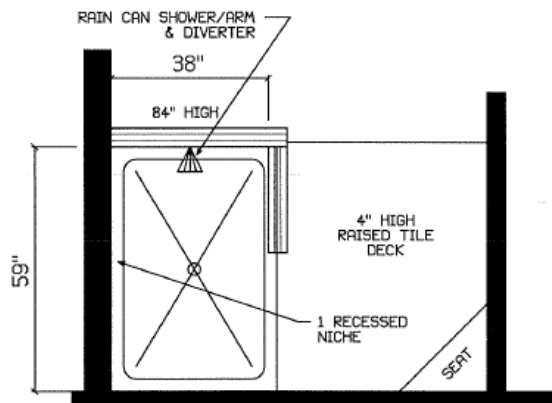

Custom Ceramic Showers

Mystic

- Ceramic Interior Walls
- Ceramic Mosaic Floor
- 2 Recessed Niche
- Corner Seat
- Rain Can Shower/Arm
- Hand Held Shower Head
- Crown Molding - 84" Walls
- Recessed Ceiling Light

Mystic II

- Ceramic Interior Walls
- Ceramic Mosaic Floor
- Rain Can Shower/Arm
- 6" Corner Shelf
- Crown Molding - 84" Walls
- Recessed Ceiling Light

Serenity

- Ceramic Interior Walls
- SP7248 Fiberglass Shower Pan
- Glass Divider Panel
- 2 - 6" Corner Shelf
- Rain Can Shower/Arm
- Hand Held Shower Head

Nexus

- Ceramic Interior Walls
- SP6041 Fiberglass Shower Pan
- Ceramic Corner Seat
- Drying Area w/Ceramic Floor
- Rain Can Shower/Arm
- Recessed Niche
- Crown Molding 84" Walls

Triton

- Ceramic Interior Walls
- SP6041 Fiberglass Shower Pan
- Ceramic Bench Seat