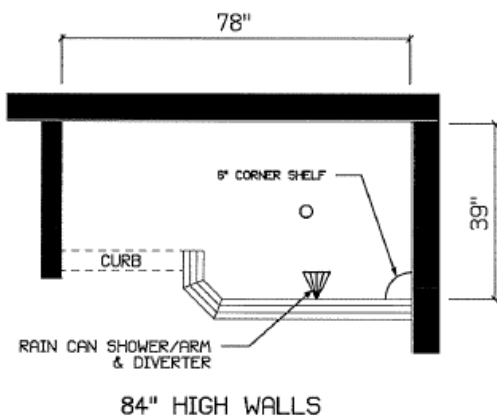

Custom Ceramic Showers

Mystic

- Ceramic Interior Walls
- Ceramic Mosaic Floor
- 2 Recessed Niche
- Corner Seat
- Rain Can Shower/Arm
- Hand Held Shower Head
- Crown Molding - 84" Walls
- Recessed Ceiling Light

Mystic II

- Ceramic Interior Walls
- Ceramic Mosaic Floor
- Rain Can Shower/Arm
- 6" Corner Shelf
- Crown Molding - 84" Walls
- Recessed Ceiling Light

Serenity

- Ceramic Interior Walls
- SP7248 Fiberglass Shower Pan
- Glass Divider Panel
- 2 - 6" Corner Shelf
- Rain Can Shower/Arm
- Hand Held Shower Head

Nexus

- Ceramic Interior Walls
- SP6041 Fiberglass Shower Pan
- Ceramic Corner Seat
- Drying Area w/Ceramic Floor
- Rain Can Shower/Arm
- Recessed Niche
- Crown Molding 84" Walls

Triton

- Ceramic Interior Walls
- SP6041 Fiberglass Shower Pan
- Ceramic Bench Seat