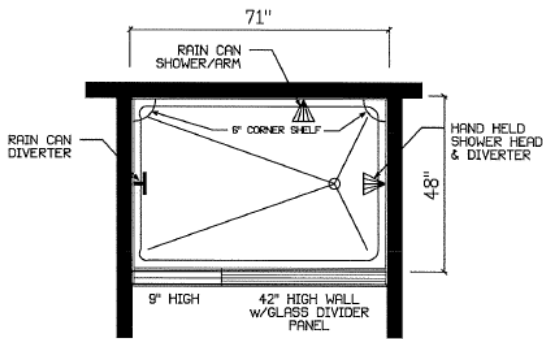

Custom Ceramic Showers

Mystic

- Ceramic Interior Walls
- Ceramic Mosaic Floor
- 2 Recessed Niche
- Corner Seat
- Rain Can Shower/Arm
- Hand Held Shower Head
- Crown Molding - 84" Walls
- Recessed Ceiling Light

Mystic II

- Ceramic Interior Walls
- Ceramic Mosaic Floor
- Rain Can Shower/Arm
- 6" Corner Shelf
- Crown Molding - 84" Walls
- Recessed Ceiling Light

Serenity

- Ceramic Interior Walls
- SP7248 Fiberglass Shower Pan
- Glass Divider Panel
- 2 - 6" Corner Shelf
- Rain Can Shower/Arm
- Hand Held Shower Head

Nexus

- Ceramic Interior Walls
- SP6041 Fiberglass Shower Pan
- Ceramic Corner Seat
- Drying Area w/Ceramic Floor
- Rain Can Shower/Arm
- Recessed Niche
- Crown Molding 84" Walls

Triton

- Ceramic Interior Walls
- SP6041 Fiberglass Shower Pan
- Ceramic Bench Seat