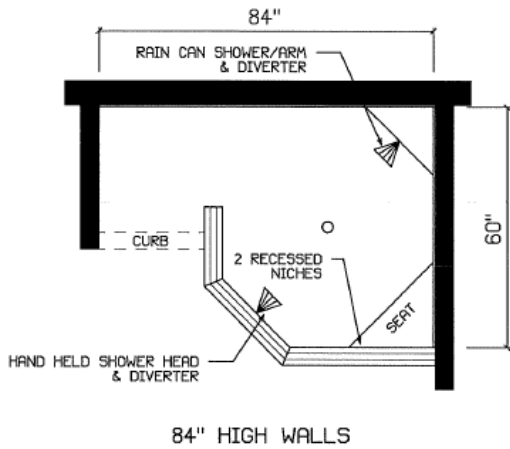

Custom Ceramic Showers

Mystic

- Ceramic Interior Walls
- Ceramic Mosaic Floor
- 2 Recessed Niche
- Corner Seat
- Rain Can Shower/Arm
- Hand Held Shower Head
- Crown Molding - 84" Walls
- Recessed Ceiling Light

Mystic II

- Ceramic Interior Walls
- Ceramic Mosaic Floor
- Rain Can Shower/Arm
- 6" Corner Shelf
- Crown Molding - 84" Walls
- Recessed Ceiling Light

Serenity

- Ceramic Interior Walls
- SP7248 Fiberglass Shower Pan
- Glass Divider Panel
- 2 - 6" Corner Shelf
- Rain Can Shower/Arm
- Hand Held Shower Head

Nexus

- Ceramic Interior Walls
- SP6041 Fiberglass Shower Pan
- Ceramic Corner Seat
- Drying Area w/Ceramic Floor
- Rain Can Shower/Arm
- Recessed Niche
- Crown Molding 84" Walls

Triton

- Ceramic Interior Walls
- SP6041 Fiberglass Shower Pan
- Ceramic Bench Seat