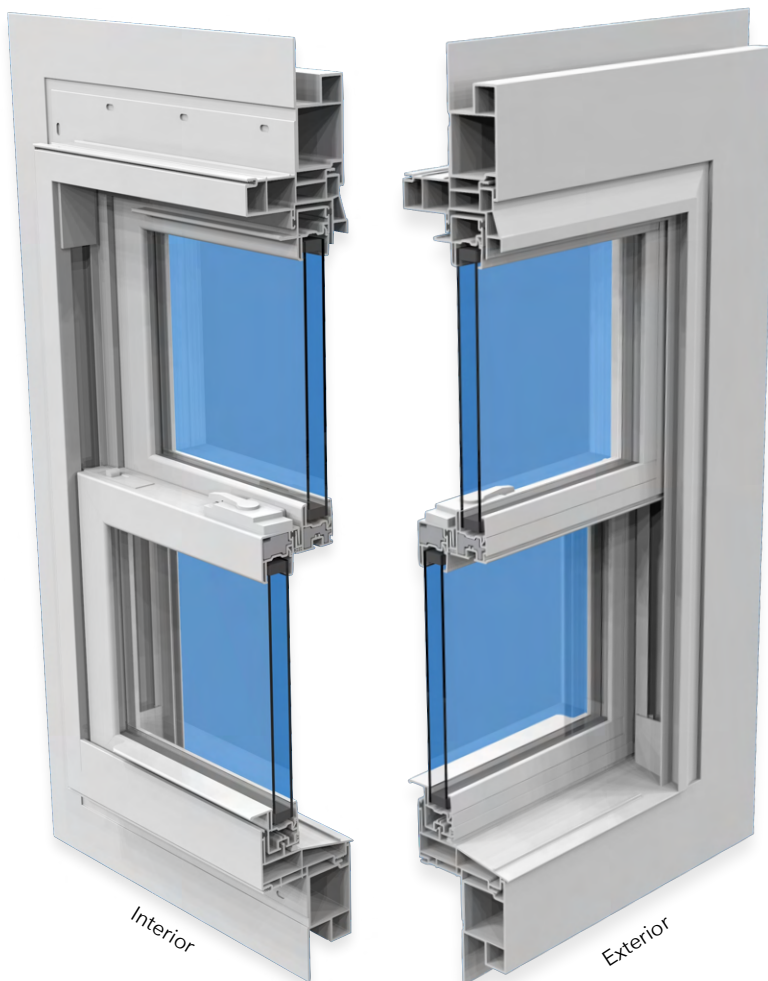

Window Options

1x3 Casing

The 1x3 exterior casing is fully welded to the frame. This durable and sleek designed border is the perfect finishing touch to any window project.

White

Beige

Clay

Black
White
Interior

Bronze
White
Interior

Vent Latch

A Vent latch is standard in all hung windows. This device sits above the lower sash, when activated it will allow ventilation and prevent the window from opening more than 4". It can also act as a safety feature to prevent accidental falls

Window Opening Control Device (WOCD)

This optional device is for increased safety. When activated, it prevents the window from opening more than 4". The WOCD must be manually disengaged in order to freely open your window. It is mainly used in multi-level buildings.

Grid Patterns:

Colonial

Prairie

Perimeter

Contour Grid 3/4"

Standard style
Color Matched

Flat Grid 5/8"

Additional Charge
Standard for Laminated options
Color Matched