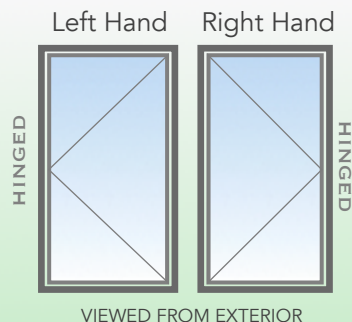

White

Beige

Clay

Black
White
Exterior
Interior

Bronze
White
Exterior
Interior

Product details:

- 3 1/4" Welded frame
- Multi-point locking system for superior insulation and security
- Spring loaded clipless Screen
- Foldable handle into operator
- DP55 standard up to 36 x 72

WIDTH
MIN 15"
MAX 36"

HEIGHT
MIN 15"
MAX 72"

Energy Ratings:

Glass Package	U-Value	SHGC	U-Value	SHGC
Premium (standard)	0.26	0.32	0.27	0.28
Advanced (optional)	0.24	0.30	0.26	0.27
Advanced Max (optional)	0.21	0.21	0.22	0.19