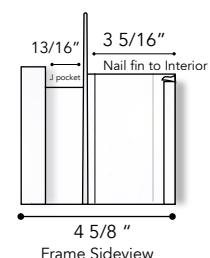

HEIGHT

MIN 36. MAX 96"

WIDTH

MIN 24" MAX 82"

XO Door

Exterior view

- 1 4 5/8" Fully reversible door frame
- 2 Aluminum reinforced sash & meeting rail
- 3 1" insulated tempered glass
- 4 Precision bearing tandem rollers for smooth operation
- 5 Heavy Duty aluminum Fiberglass screen with rollers
- 6 Ergonomic C shape handle with optional upgrades