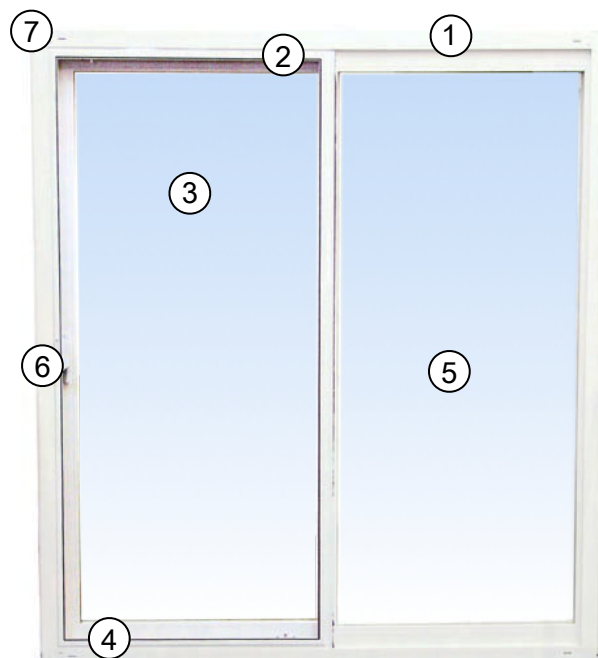

Our Aluminum reinforced, fully reversible door panel with heavy duty tempered glass will meet all of your energy efficient needs.

Product details:

- Virtually maintenance free easy clean finish
- Dual fin weatherstripping throughout interlock combined with all-welded frame for superior structural integrity
- 4 5/8" frame with full perimeter nailing fin
- Aluminum reinforced sash & meeting rails
- Sloped sill & weep system allows for efficient drainage
- Integral brickmold J channel siding return for new construction installations
- Tandem ball bearing rollers provide smooth operation

HEIGHT

MIN 36. MAX 96"

WIDTH

MIN 24" MAX 82"

XO Door

Exterior view

- 1 4 5/8" Fully reversible door frame
- 2 Aluminum reinforced sash & meeting rail
- 3 1" insulated tempered glass
- 4 Precision bearing tandem rollers for smooth operation
- 5 Heavy Duty aluminum Fiberglass screen with rollers
- 6 Ergonomic C shape handle with optional upgrades

White

Beige

Clay

Black
White
Interior

Bronze
White
Interior

Energy Ratings:

Glass Package	Without Grid		With Grid	
	U-Value	SHGC	U-Value	SHGC
Premium (standard)	0.28	0.38	0.29	0.33
Advanced (optional)	0.25	0.36	0.26	0.31
Advanced Max (optional)	0.21	0.24	0.22	0.22