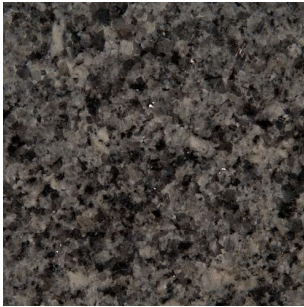

Granite is a natural material that is both distinctive and durable for a beautiful kitchen. Granites may have some white in the background, but mostly they are found in colorful shades with striking flecks – reds, greens, golds, creams, rusts, blues, silvers and even blacks are colors you can find in granite.

Azul Platino

Bianco Frost

Black Pearl

Caledonia

Ceara White

Crema Caramel

Giallo Ornamental

White Sparkle

1/4 Bevel

1/2 Bevel

1/2 Bullnose

Full Bullnose

Color is representative. Please view actual sample of the product prior to making your final selection..

Stainless Steel Sinks for Granite Countertops

Style: Single Bowl Bar Sink
Model# SIN-18-SINBWL-1618
Outside: 18" x 16"
Inside: 16" x 14" x 8"D

Style: Farmhouse Double Bowl
Model# 482-6938
Dimensions: 33" x 24"
Depth: 8"

Composite Sinks for Granite Countertops

Composite Sink Colors

White

Biscuit

Biscotti

Truffle

Café Brown