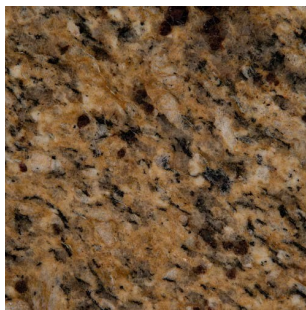

Granite is a natural material that is both distinctive and durable for a beautiful kitchen. Granites may have some white in the background, but mostly they are found in colorful shades with striking flecks – reds, greens, golds, creams, rusts, blues, silvers and even blacks are colors you can find in granite.

Azul Platino

Bianco Frost

Black Pearl

Caledonia

Ceara White

Crema Caramel

Giallo Ornamental

White Sparkle

New Venetian Gold

Tan Brown

Ubatuba

Larger slab images can be viewed at www.msisurfaces.com

EDGES

OGEE

Pencil

Straight

1/4 Bevel

1/2 Bevel

1/2 Bullnose

Full Bullnose

Color is representative. Please view actual sample of the product prior to making your final selection..

Stainless Steel Sinks for Granite Countertops

Style: Single Bowl Bar Sink
Model# SIN-18-SINBWL-1618
Outside: 18" x 16"
Inside: 16" x 14" x 8"D