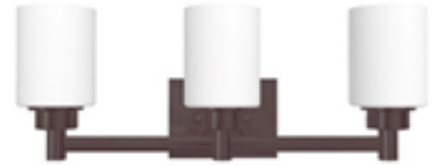

Lighting Selections

Standard—Brushed Nickel (BN)
 Optional—Oil Rubbed Bronze (ORB) or
 Matte Black (MB)

Dining Room

10FX101222 - BN
 10FX101233 - ORB
 25GL108800 - Clear Seedy Glass

10FX251028 - MB

Breakfast Nook

15CF106008 - White
 15CF106028 - MB
 15CF106139 - ORB

Bathroom

45FX100222 - BN
45FX100233 - ORB
25GL108800 - Clear Seedy Glass

55FX103222 - BN
55FX103233 - ORB
25GL108800 - Clear Seedy Glass

55FX102222 - BN
55FX102233 - ORB
25GL108800 - Clear Seedy Glass