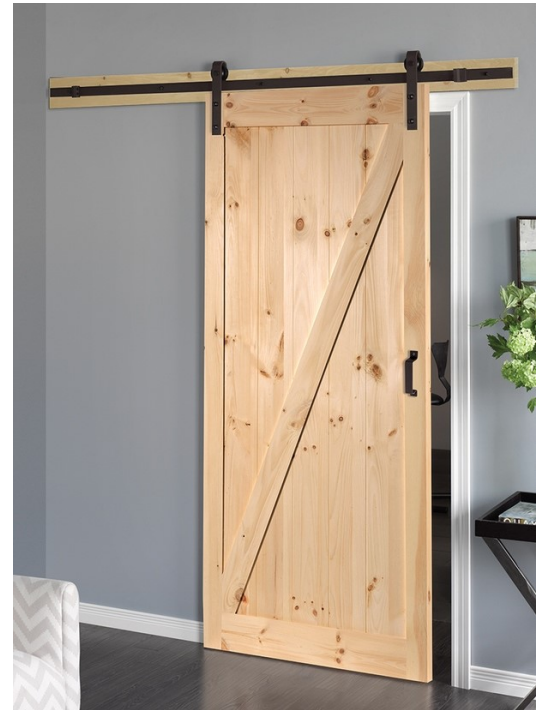

Interior Doors

- **Standard**—Hollow-Core 6 Panel White Textured Finish
- **Optional**—Solid-Core 6 Panel White Smooth Finish

Optional - Interior Barn Door

Optional Doors

Carrara

- A 2 panel hollow core design with white smooth finish.
- Also available in solid core

Craftsman

- A true craftsman style door with flat panels and Craftsman sticking.
- Also available in solid core

Santa Fe

- A classic hollow core 2 panel plank design with unique beaded detailing and smooth, primed surface.
- Also available in solid core