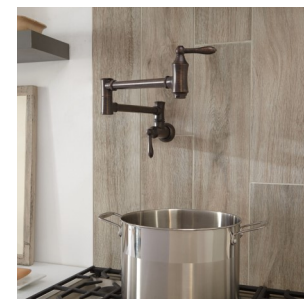

- 1177LF-RB Venetian Bronze