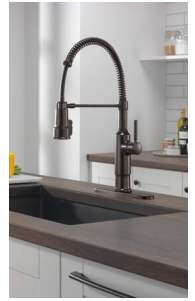

## ANTONI

- Antoni and Theodora Specs
- High-arc, gooseneck design swivels 360 degrees with a 20" flexible hose
- Diamond™ Seal Technology
- MagnaTite® Docking
- Fits 1 or 3 hole installations
- ADA Compliant

- ◆ 18803-DST - Chrome
- ◆ 18803-SP-DST - Spotshield Stainless
- ◆ 18803-BL-DST - Matte Black (Shown)

## THEODORA

- ◆ 18804-RB-DST Venetian Bronze