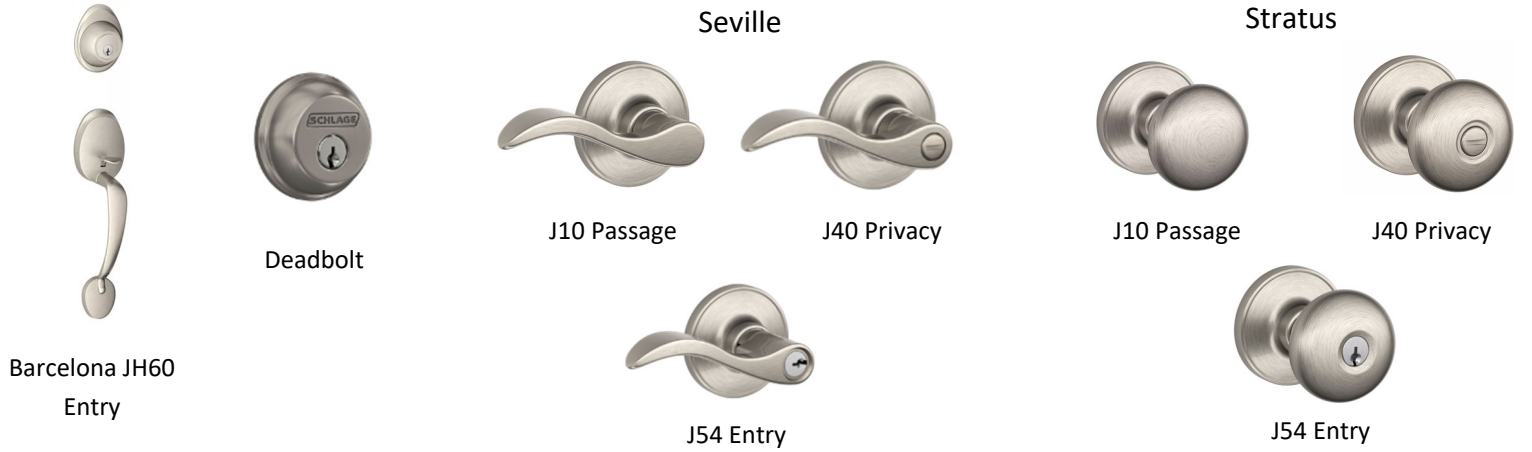

Satin Nickel—Standard

Aged Bronze —Optional

Matte Black —Optional