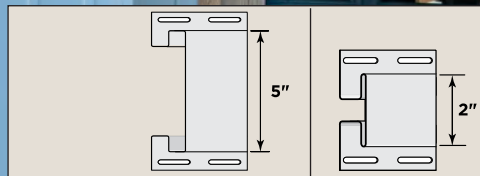

Board & Batten
S8"

Board & Batten
S7"

Color	S8"	S7"
Brownstone*		●
Melrose*		●
Autumn Red*		●
Tuxedo*		●
Slate*		●
Espresso*		●
Sable Brown*		●
Sparrow*		●
Spruce*		●
Forest*		●
Midnight Blue*		●
Deep Mineral*		●
Pacific Blue*		●
Wedgewood Blue		●
Flagstone*		●
Smoky Gray		●
Charcoal Gray*		●
Castle Stone		●
Granite Gray	●	●
Graystone	●	●
Sterling Gray	●	●
Cypress	●	●
Herringbone	●	●
Weathered Wood		●
Sandstone Beige	●	
Desert Tan	●	
Natural Clay	●	●
Savannah Wicker	●	●
Snow	●	
Colonial White	●	●