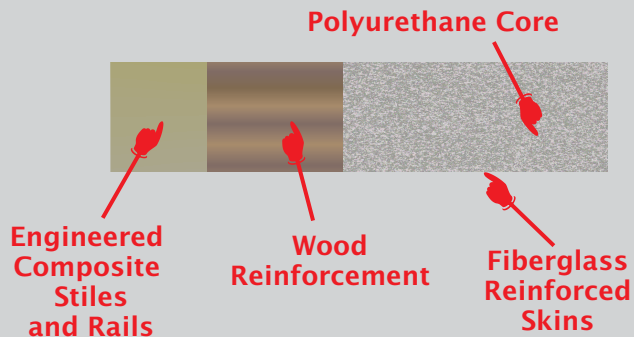

SMOOTH FIBERGLASS PATIO DOOR

With a Smooth Fiberglass Door Slabs and Composite Jambs, this patio door adds beauty as well as giving you a long lasting product.

KOMFORT WITH PERFORMANCE

Single Active Double Door Unit

Double Active Double Door Unit

Fiberglass Door

The smooth fiberglass slab is designed to withstand whatever the environment can throw at it.

The door slab has a water resistant smooth fiberglass skin. It is manufactured with composite stiles and rails on all four sides. This allows for no water penetration, making rotting, twisting, or warping a problem no more. The door slab also contains no metal, rust will also not appear. This leaves you with a high performance door with a long lasting, quality appearance.

Composite Jamb

Beauty of wood - Better performance

To have a complete entry system, it is important to consider the material of the door frame. Many doors are hung in either wood or steel frames, which are prone to the same problems as the doors themselves. Wood frames can warp, rot, and crack, while steel frames can rust and dent.