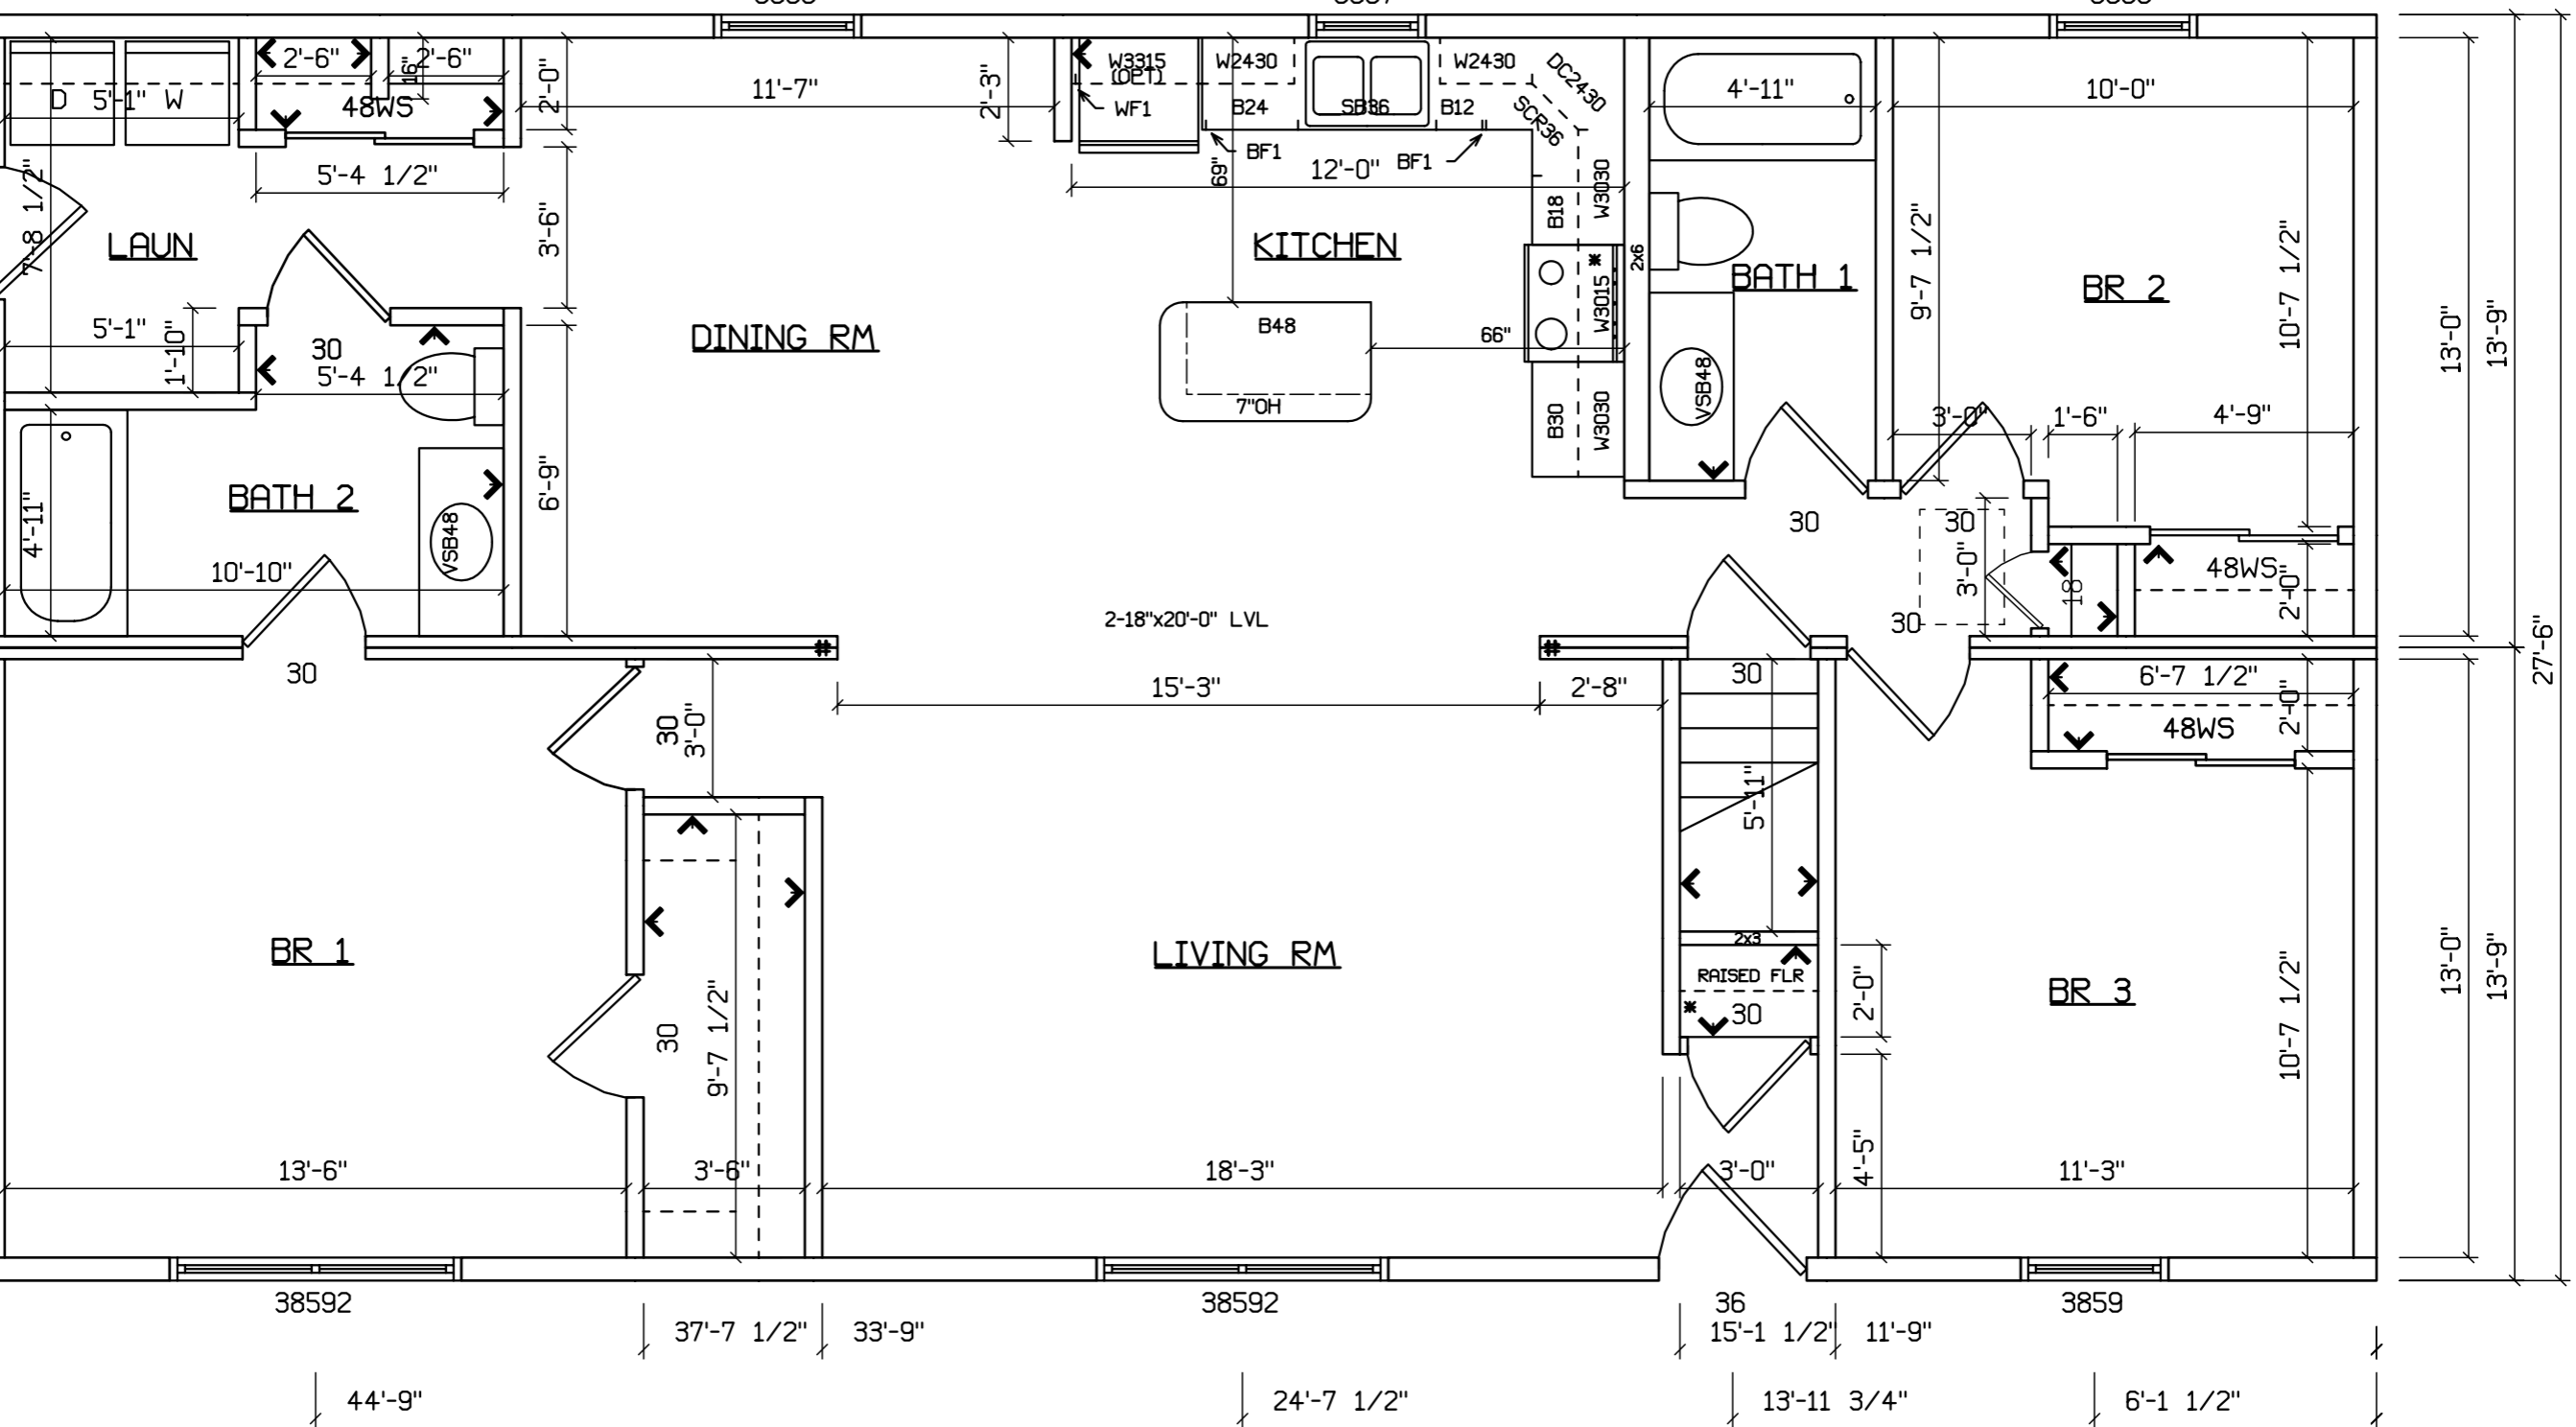

DINING RM

KITCHEN

BATH 1

BR 2

LIVING RM

BR 3

2-18"x20"-0" LVL

RAISED FLR

38592

38592

36

3859

44'-9"

37'-7 1/2"

33'-9"

38592

24'-7 1/2"

15'-1 1/2"

11'-9"

3859

13'-11 3/4"

6'-1 1/2"

13'-0"

13'-9"

13'-0"

13'-9"

27'-6"