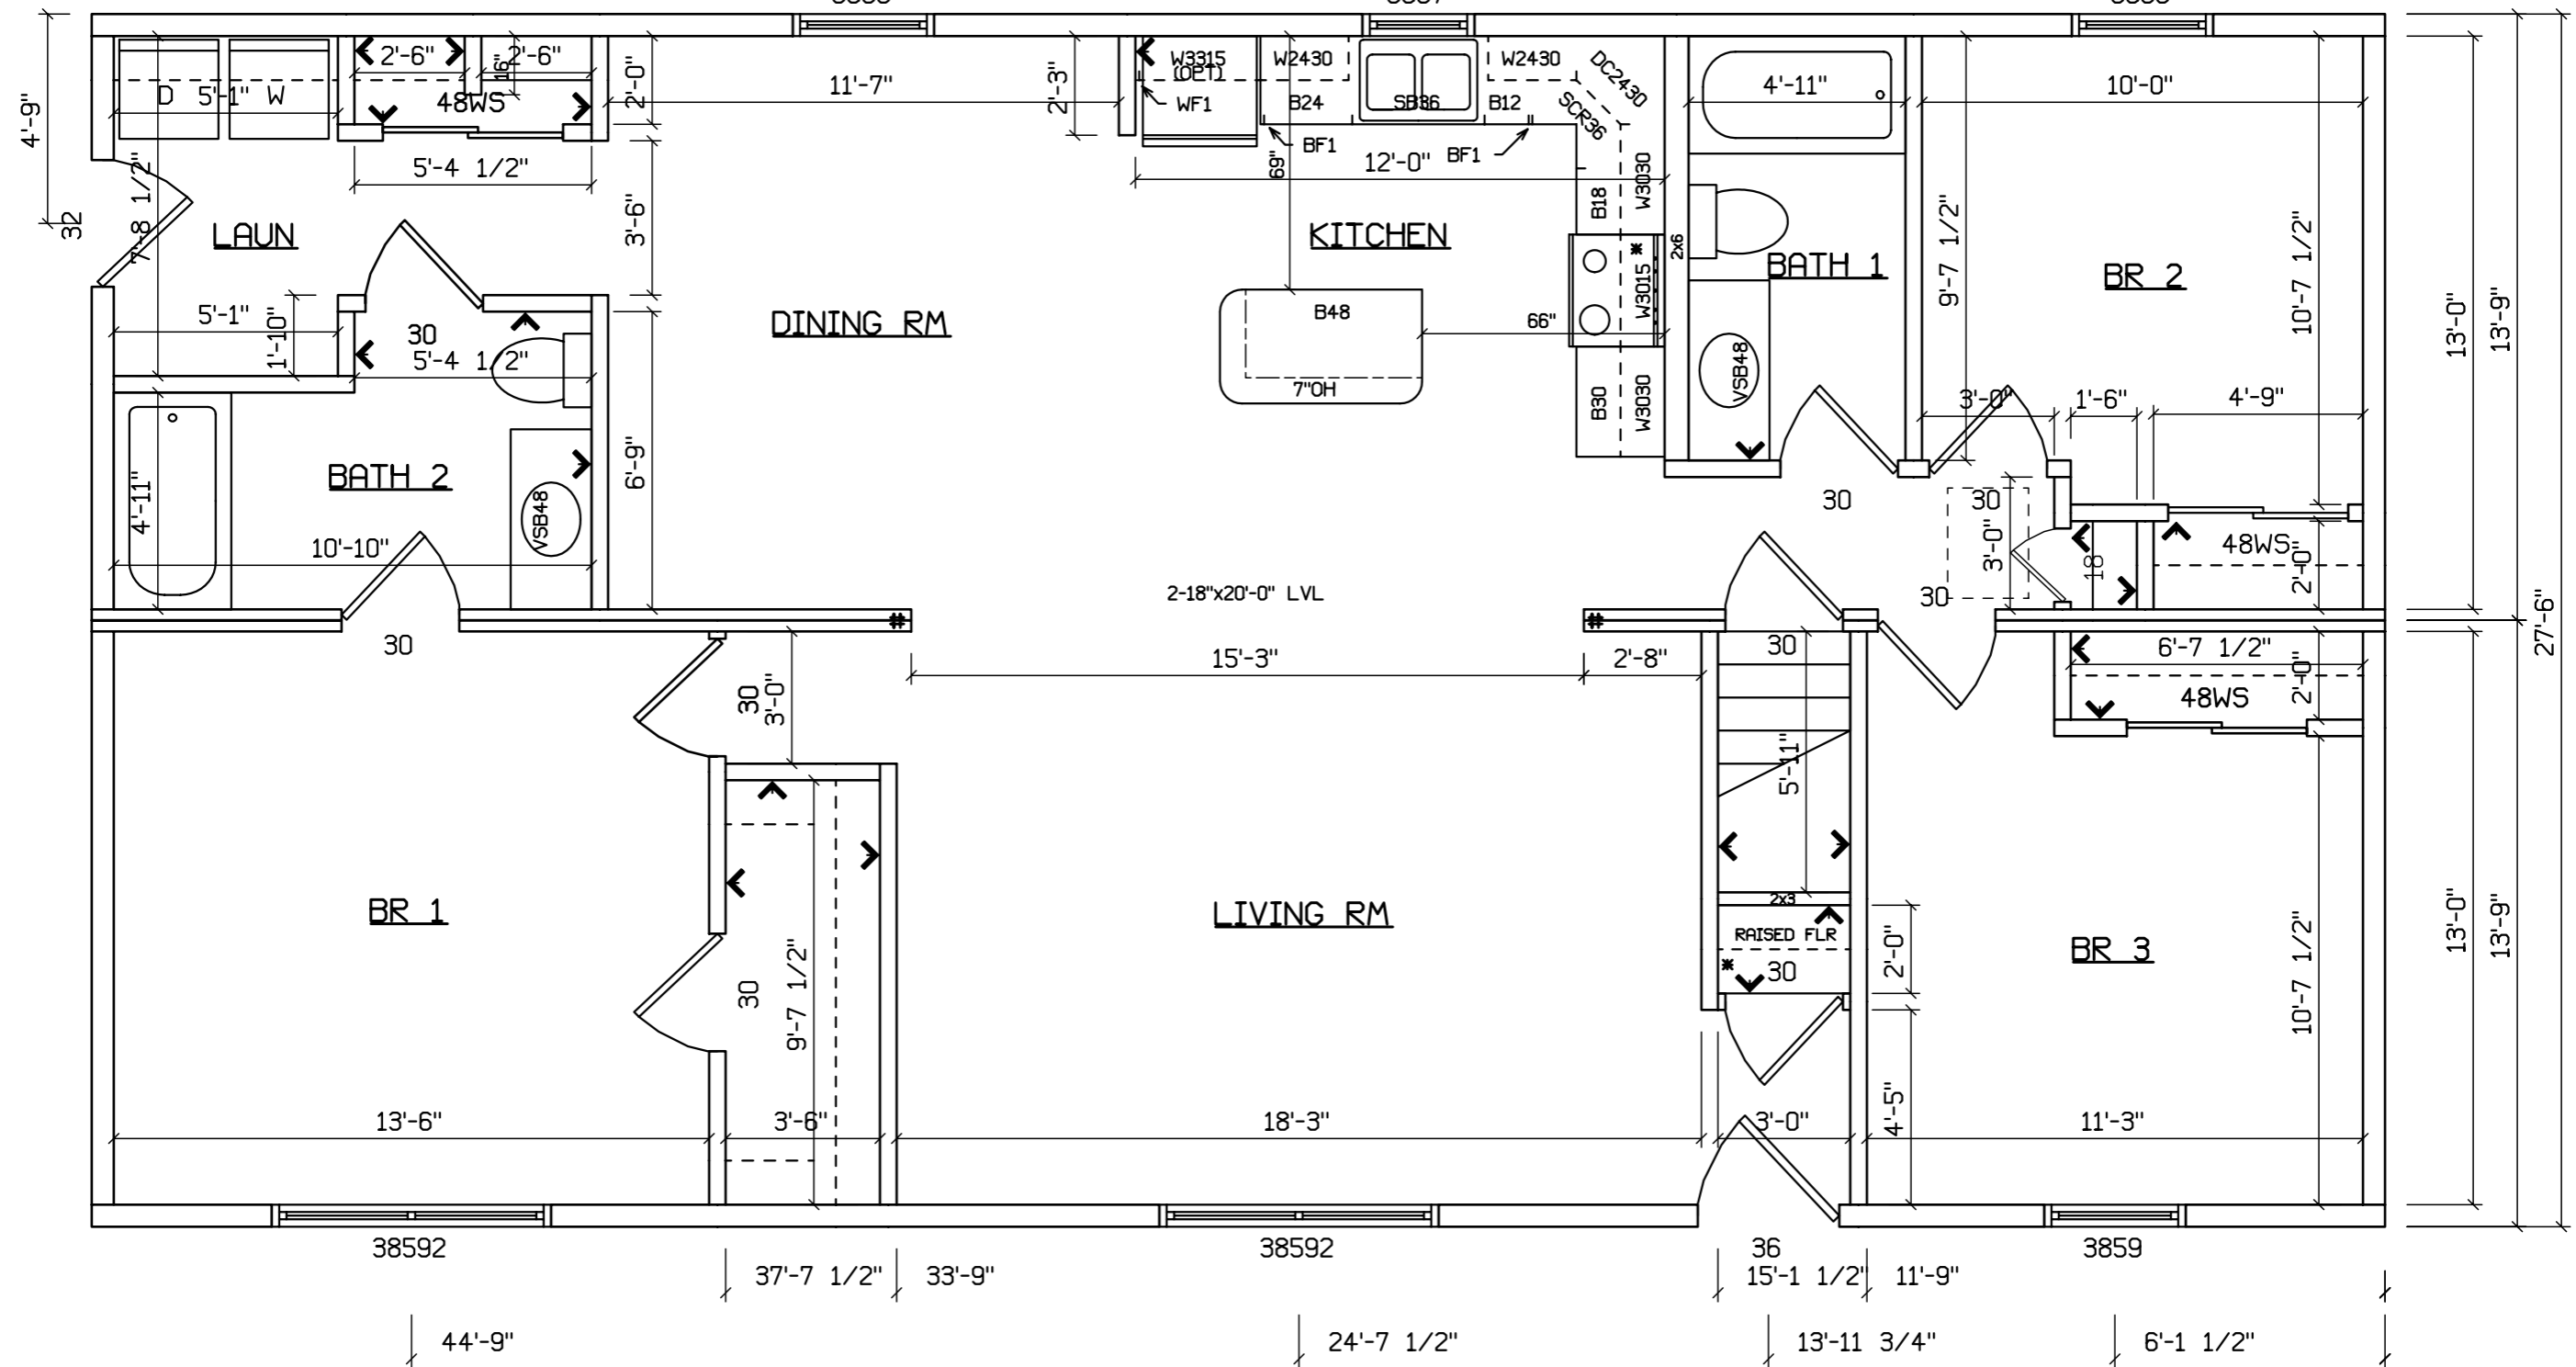

52'-0"

46'-0 1/2"

43'-2"

40'-3 1/2"

34'-6"

28'-4"

21'-11"

15'-9 1/2"

10'-6"

5'-6"

3859

3037

3859

LAUN

BATH 2

BR 1

DINING RM

KITCHEN

BATH 1

BR 2

LIVING RM

BR 3

2-18"x20"-0" LVL

RAISED FLR

13'-0"

13'-9"

27'-6"