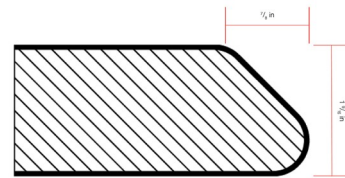

# IdealEdge® Decorative Edging

**WATERFALL EDGE**  
5/16 in x 1 9/16 in

Waterfall Edge 5/16" x 1-9/16"

**DOUBLE RADIUS EDGE**  
5/16 in x 1 9/16 in

Double Radius Edge 5/16" x 1-9/16"

**BULLNOSE EDGE**  
5/8 in x 1 9/16 in

Bullnose Edge 5/8" x 1-9/16"

**Ogee EDGE**  
7/8 in x 1 9/16 in

Ogee Edge 7/8" x 1-9/16"