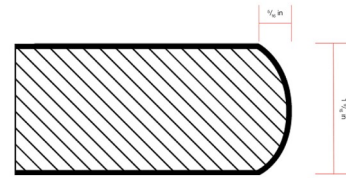

# IdealEdge® Decorative Edging

**WATERFALL EDGE**  
5/16 in x 1 9/16 in

Waterfall Edge 5/16" x 1-9/16"

**DOUBLE RADIUS EDGE**  
5/16 in x 1 9/16 in

Double Radius Edge 5/16" x 1-9/16"

**BULLNOSE EDGE**  
5/8 in x 1 9/16 in

Bullnose Edge 5/8" x 1-9/16"

**Ogee EDGE**  
7/8 in x 1 9/16 in

Ogee Edge 7/8" x 1-9/16"