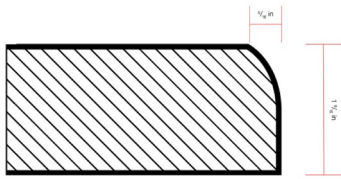

# IdealEdge® Decorative Edging

**WATERFALL EDGE**  
5/16 in x 1 9/16 in

Waterfall Edge 5/16" x 1-9/16"

**DOUBLE RADIUS EDGE**  
5/16 in x 1 9/16 in

Double Radius Edge 5/16" x 1-9/16"

**BULLNOSE EDGE**  
5/8 in x 1 9/16 in

Bullnose Edge 5/8" x 1-9/16"

**Ogee EDGE**  
7/8 in x 1 9/16 in

Ogee Edge 7/8" x 1-9/16"