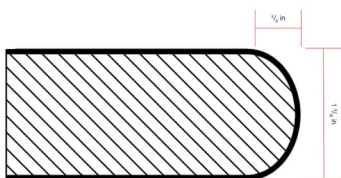

# IdealEdge® Decorative Edging

**WATERFALL EDGE**  
5/16 in x 1 9/16 in

Waterfall Edge 5/16" x 1-9/16"

**DOUBLE RADIUS EDGE**  
5/16 in x 1 9/16 in

Double Radius Edge 5/16" x 1-9/16"

**BULLNOSE EDGE**  
5/8 in x 1 9/16 in

Bullnose Edge 5/8" x 1-9/16"

**Ogee EDGE**  
7/8 in x 1 9/16 in

Ogee Edge 7/8" x 1-9/16"