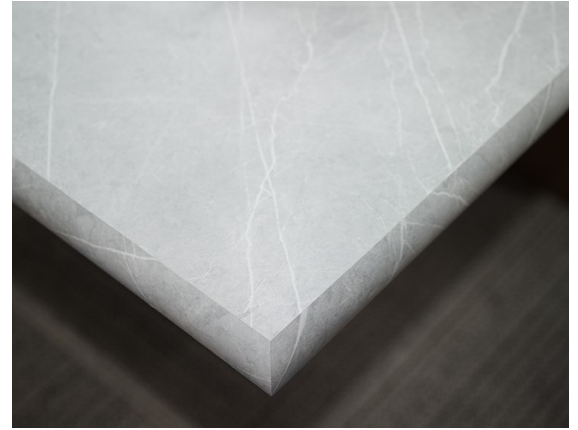

# IdealEdge® Decorative Edging

**WATERFALL EDGE**  
5/16 in x 1 9/16 in

Waterfall Edge 5/16" x 1-9/16"

**DOUBLE RADIUS EDGE**  
5/16 in x 1 9/16 in

Double Radius Edge 5/16" x 1-9/16"

**BULLNOSE EDGE**  
5/8 in x 1 9/16 in

Bullnose Edge 5/8" x 1-9/16"

**Ogee EDGE**  
7/8 in x 1 9/16 in

Ogee Edge 7/8" x 1-9/16"