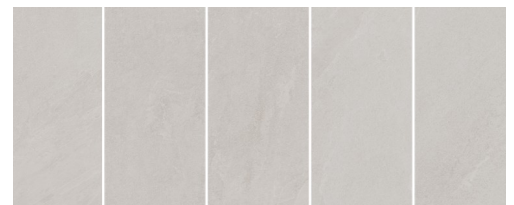

Available for bath shower wall/platform tub application

12" x 24" Tiles

Arezzo Ivory W/Variation

DEEP Taupe w/Variation

Canyon w/Variation

NightFall w/Variation

High Ridge Series Continued

Pinnacle W/Variation

Pumice

Rock Wall w/Variation

Star Dust w/Variation

Grout Colors

Antique
White

Iron

Light Pewter

Raven

Smoke Grey

Wall pictures show white grout, for display purposes only

Features, specifications and colors subject to change without notice.

Color is representative. Please view actual sample of the product prior to making your final selection.