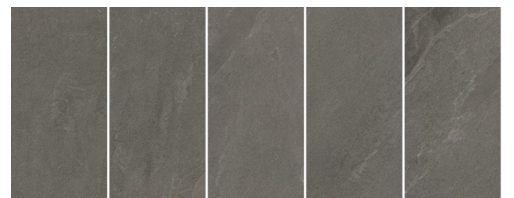

Available for bath shower wall/platform tub application

12" x 24" Tiles

Arezzo Ivory W/Variation

DEEP Taupe w/Variation

Canyon w/Variation

NightFall w/Variation

High Ridge Series Continued

Pinnacle W/Variation

Pumice

Rock Wall w/Variation

Star Dust w/Variation

Grout Colors

Antique
White

Iron

Light Pewter

Raven

Smoke Grey

Wall pictures show white grout, for display purposes only

Features, specifications and colors subject to change without notice.

Color is representative. Please view actual sample of the product prior to making your final selection.