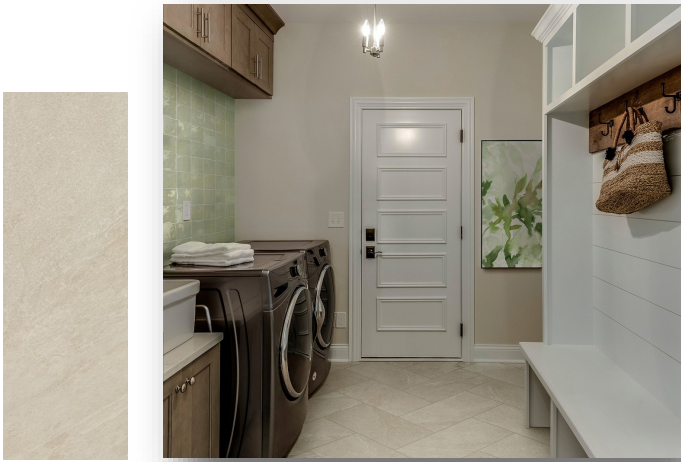

Available for bath shower wall/platform tub application

12" x 24" Tiles

Arezzo Ivory W/Variation

DEEP Taupe w/Variation

Canyon w/Variation

NightFall w/Variation

High Ridge Series Continued

Pinnacle W/Variation

Pumice

Rock Wall w/Variation

Star Dust w/Variation

Grout Colors

Antique
White

Iron

Light Pewter

Raven

Smoke Grey

Wall pictures show white grout, for display purposes only

Features, specifications and colors subject to change without notice.

Color is representative. Please view actual sample of the product prior to making your final selection.