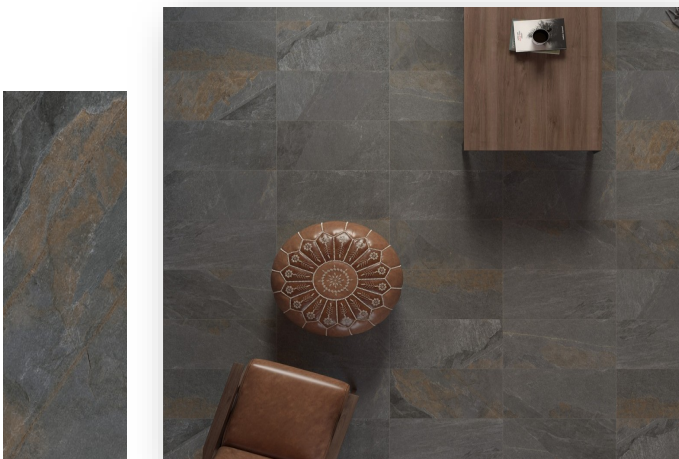

Available for bath shower wall/platform tub application

12" x 24" Tiles

Arezzo Ivory W/Variation

DEEP Taupe w/Variation

Canyon w/Variation

NightFall w/Variation

High Ridge Series Continued

Pinnacle W/Variation

Pumice

Rock Wall w/Variation

Star Dust w/Variation

Grout Colors

Antique
White

Iron

Light Pewter

Raven

Smoke Grey

Wall pictures show white grout, for display purposes only

Features, specifications and colors subject to change without notice.

Color is representative. Please view actual sample of the product prior to making your final selection.