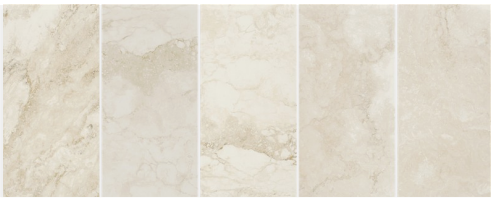

Available for bath shower wall/platform tub application

12" x 24" Tiles

Arezzo Ivory W/Variation

DEEP Taupe w/Variation

Canyon w/Variation

NightFall w/Variation

High Ridge Series Continued

Pinnacle W/Variation

Pumice

Rock Wall w/Variation

Star Dust w/Variation

Grout Colors

Antique
White

Iron

Light Pewter

Raven

Smoke Grey

Wall pictures show white grout, for display purposes only

Features, specifications and colors subject to change without notice.

Color is representative. Please view actual sample of the product prior to making your final selection.