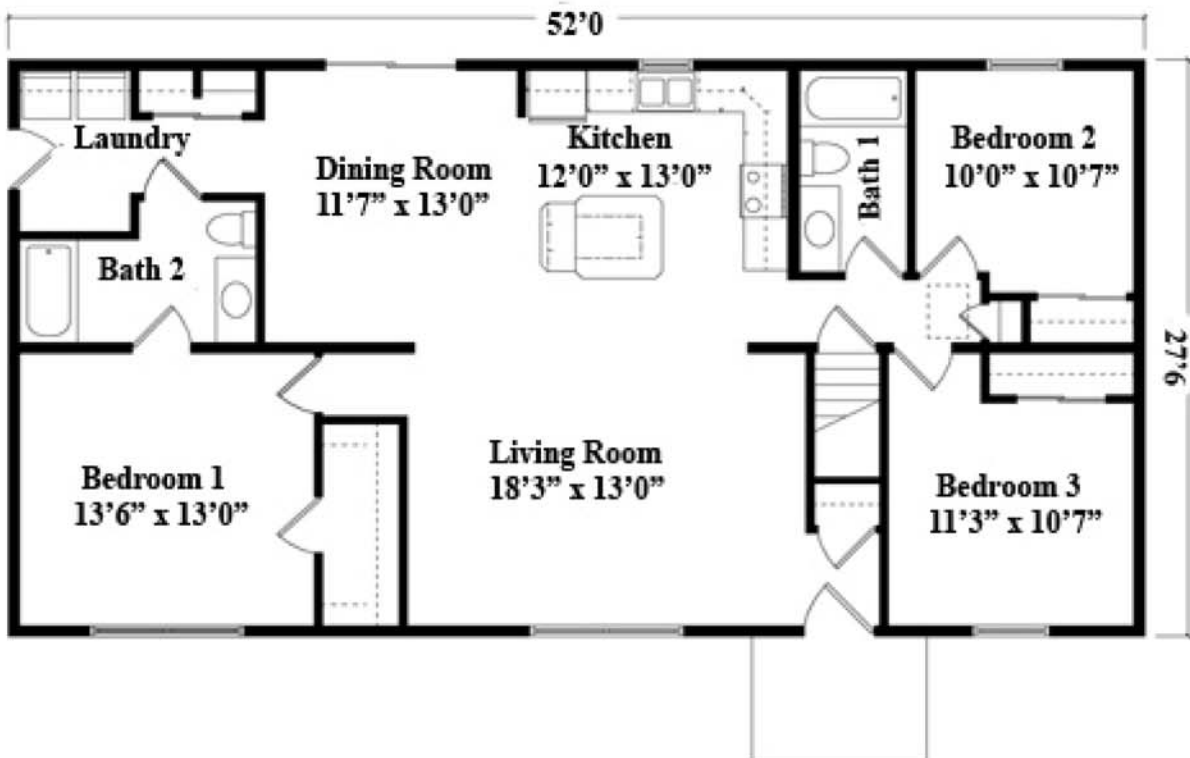

Premier Builders

Presents...

The Ashton Ranch

1430 Sq. Ft.

**** Renderings and floor plans are promotional illustrations that approximate size and may depict optional or suggested features. ****