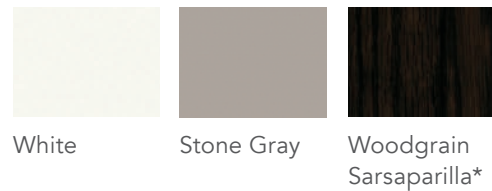

ELKINS

- Partial Overlay Door
- Flat Door Center Panel
- Slab Drawer Front

*Face frames will be comprised of Sarsaparilla stained hardwood.

LILLIAN

- Partial Overlay Door
- Mitered Construction
- Flat Door Center Panel
- 5-Piece Drawer Front

RENA

- Full Overlay Door
- Slab Door with Matching Edgebanding on All 4 Edges
- Slab Drawer Front

TILDEN

- Partial Overlay Door
- Mitered Construction
- Flat Door Center Panel
- Slab Drawer Front