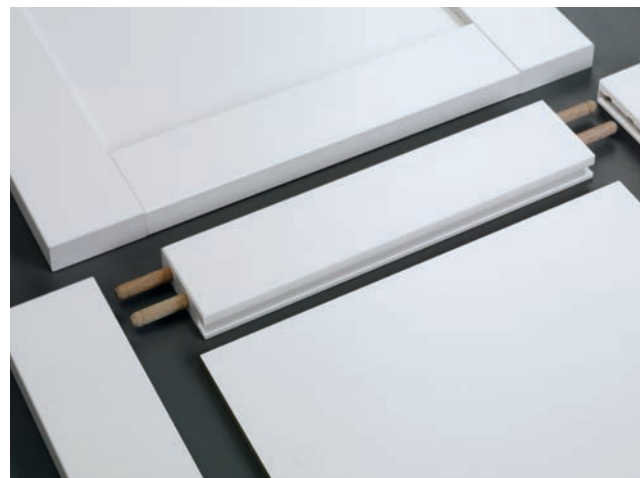

WHAT IS PURESTYLE™?

PureStyle finishes mimic the fresh, clean look of paint while offering additional benefits making them ideal for the hub of the busiest homes.

STRONG AND DURABLE

Individually wrapped door* and drawer front components reduce the ability for moisture to enter, making PureStyle perfect for kitchens, bathrooms, and other areas prone to water splashes and high humidity. With PureStyle, there is less worry about the warping, expansion, contraction, open joints and cracked finishes sometimes associated with painted cabinetry.

CLEANS UP IN A SNAP

Dirty little fingers? Avid (but messy) chef? Friends who like to craft at your place? Family pet? A clean cloth dampened with a solution of 5% dish soap and 95% water is all it takes to clean PureStyle cabinetry. Dry with a clean, soft cloth.

AMAZING FINISH

PureStyle finishes are designed for the long haul, with amazing resistance to scratching, fading, dents and surface water. Since there is no wood grain to contend with, the finish color is more consistent from cabinet to cabinet, and will suffer fewer visible changes as a result of use and aging.

A PROVEN PERFORMER

Like all Aristokraft products, PureStyle finishes have been subjected to rigorous performance testing. With its sturdy door and drawer construction, on-trend door style offering, and durable, easy-to-clean surface, PureStyle delivers fashion without the fuss.

* Slab doors feature PureStyle laminate with edge banding on all four edges