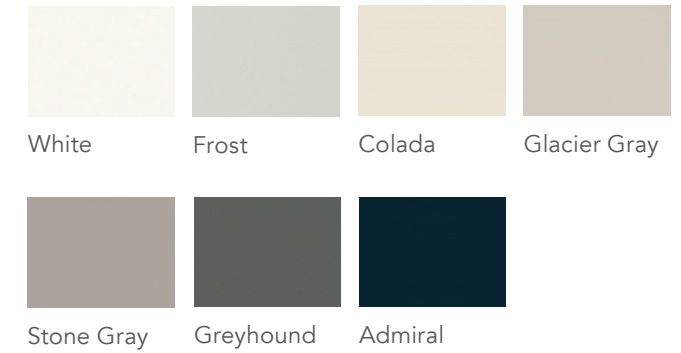

ELKINS

- Partial Overlay Door
- Flat Door Center Panel
- Slab Drawer Front

*Face frames will be comprised of Sarsaparilla stained hardwood.

LILLIAN

- Partial Overlay Door
- Mitered Construction
- Flat Door Center Panel
- 5-Piece Drawer Front