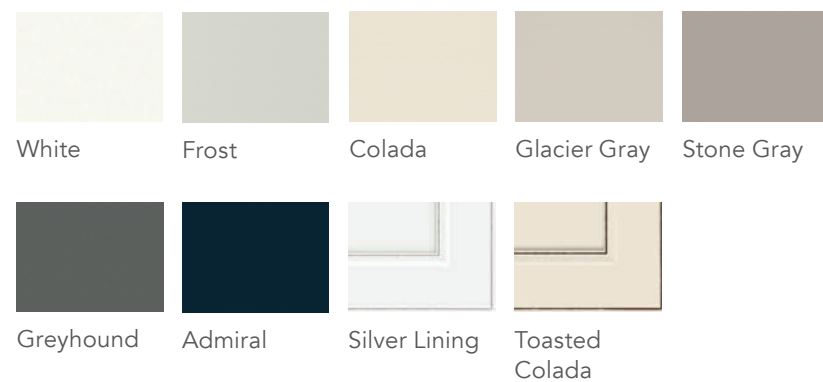

DURHAM

- Full Overlay Door
- Mitered Construction
- Flat Door Center Panel
- 5-Piece Drawer Front