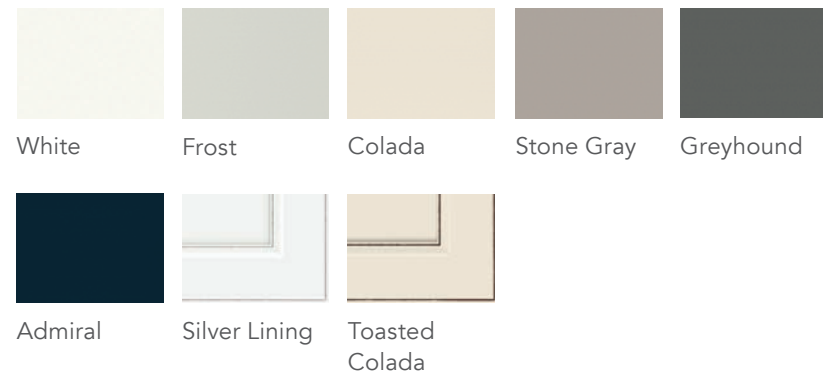

Optional 5-Piece Drawer Front

White Frost Colada Glacier Gray Stone Gray

Greyhound Admiral Woodgrain Sarsaparilla*

DANA

- Partial Overlay Door
- Mitered Construction
- Flat Door Center Panel
- 5-Piece Drawer Front