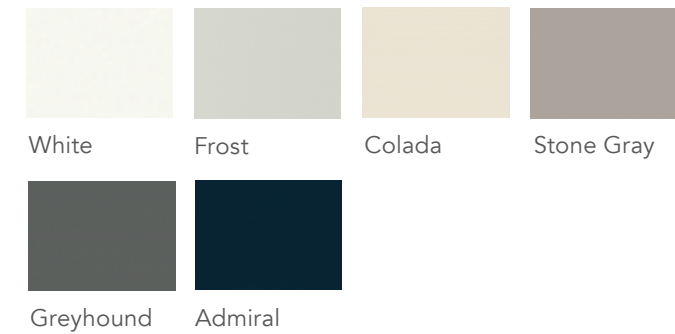

DECATUR

- Full Overlay Door
- Mitered Construction
- Flat Door Center Panel
- Slab Drawer Front