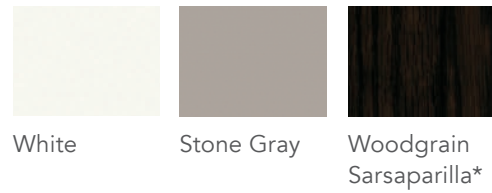

ELKINS

- Partial Overlay Door
- Flat Door Center Panel
- Slab Drawer Front

*Face frames will be comprised of Sarsaparilla stained hardwood.