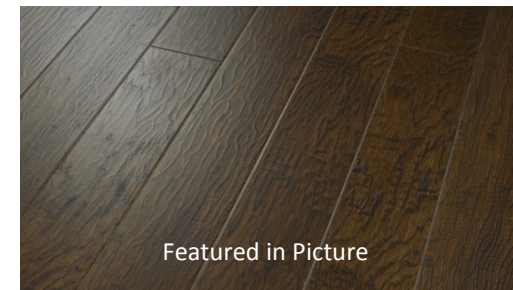

## Laminate Flooring

Leather Hickory

Gunstock Hickory

Sangria Hickory

- ◆ 12mm Thickness
- ◆ AC3 Durability
- ◆ 2G Fold Down
- ◆ Pressed Bevel

Color is representative. Please view actual sample of the product prior to making your final selection. Features, specifications and colors subject to change without notice.