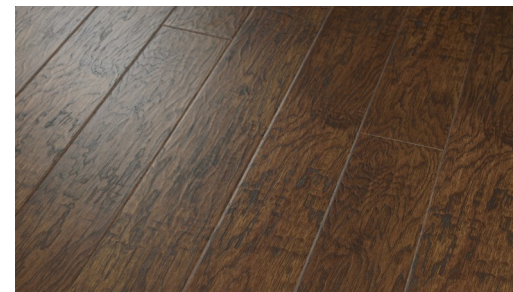

## Laminate Flooring

Leather Hickory

Gunstock Hickory

Sangria Hickory

- ◆ 12mm Thickness
- ◆ AC3 Durability
- ◆ 2G Fold Down
- ◆ Pressed Bevel

Color is representative. Please view actual sample of the product prior to making your final selection. Features, specifications and colors subject to change without notice.