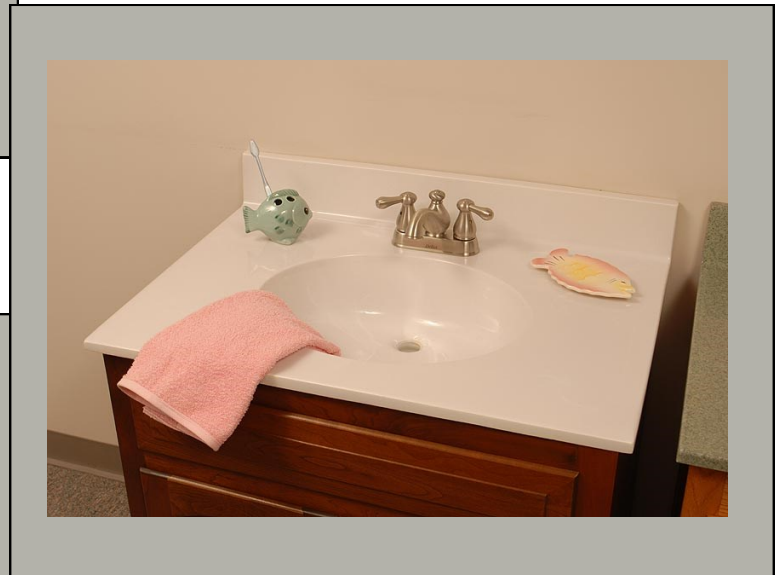

Cultured Vanity Tops

Pale Gray/White

White/White or Almond/White

Granite Granite*

*** Available Optional Colors**

Color is representative.
Please view actual sample of the product prior to making your final selection.