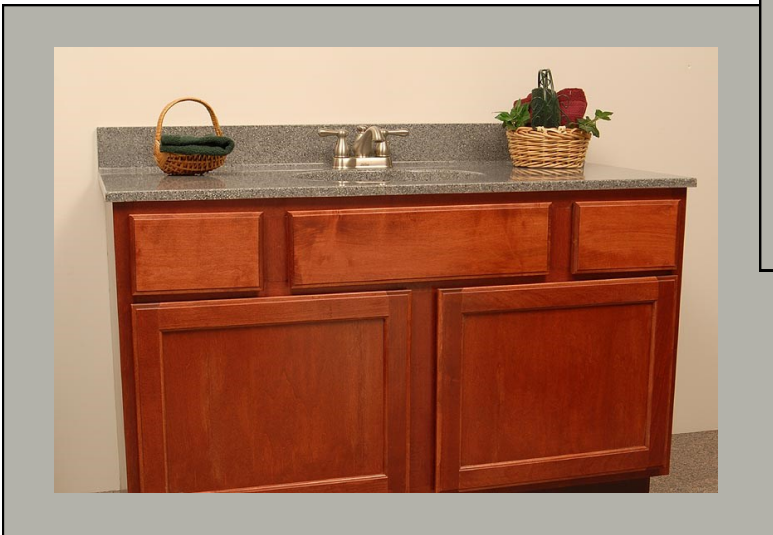

Cultured Vanity Tops

Pale Gray/White

White/White or Almond/White

Granite Granite*

*** Available Optional Colors**

Color is representative.
Please view actual sample of the product prior to making your final selection.