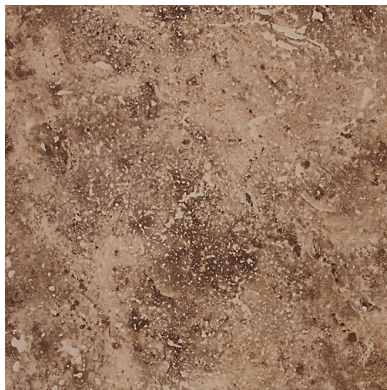

**DESIGN WITH CONFIDENCE™**

Available for bath shower wall/platform tub application

Raffia

Amber

White Rock

Edgewood

Ashland

Sage

## Heathland Series

- ◆ 6" x 6" tiles - platform tub top and apron
- ◆ 12" x 12" tiles - shower walls
- ◆ Color will vary between sizes

Features, specifications and colors subject to change without notice.  
Color is representative. Please view actual sample of the product prior to making your final selection.